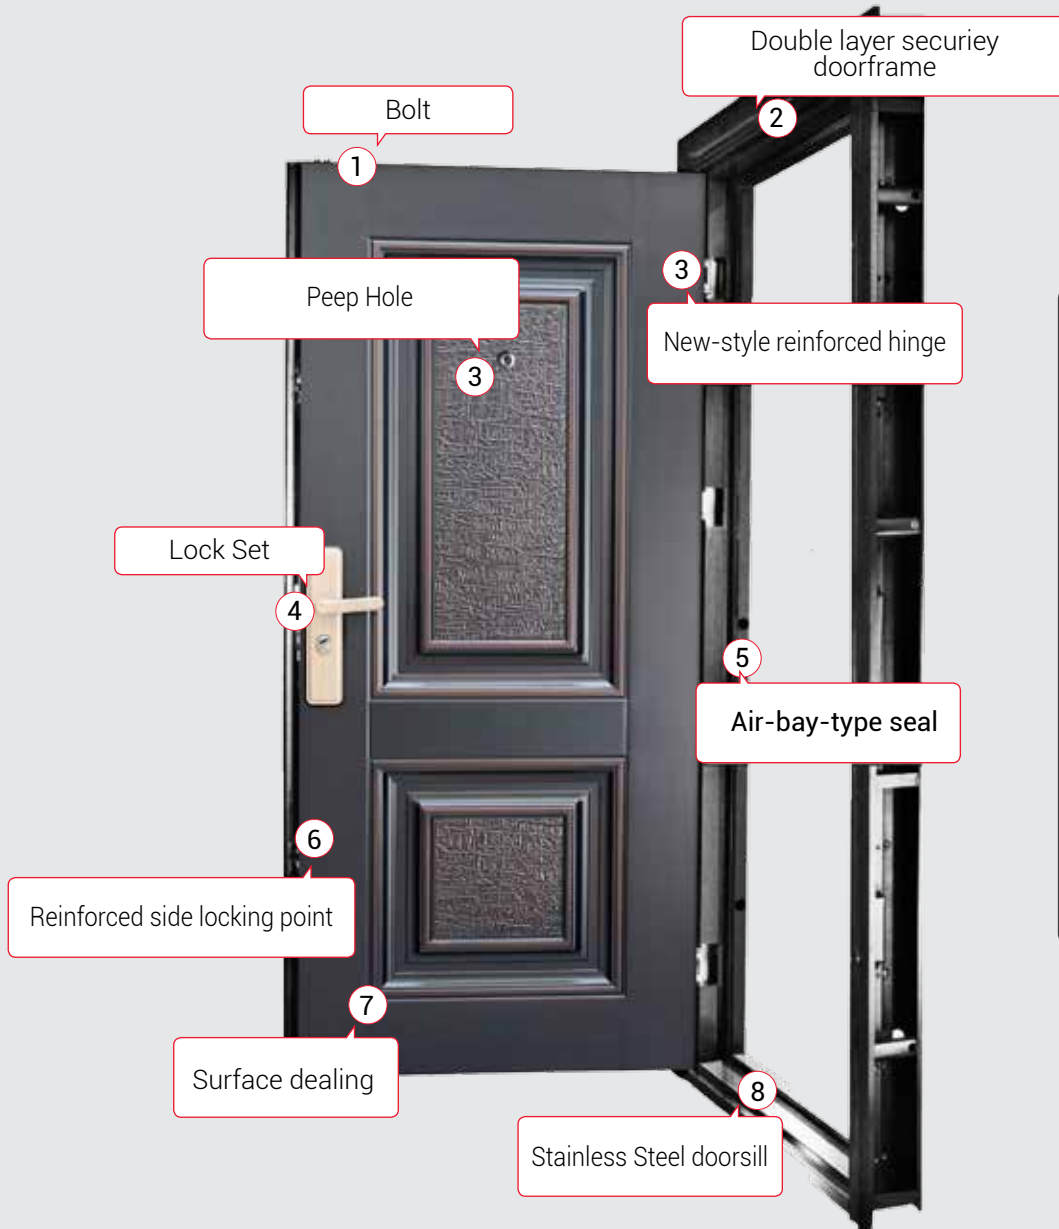

2100 X 1200 X 70 MM M/L 4 INCH

SINGLE

DOUBLE

PETRA GOLD

50MM HANDLE

50MM HANDLE

DESIGN

DIMENSIONS

DESIGN

DIMENSIONS

2200 X 1500 X 90 MM

DOUBLE

STEEL SECURITY DOOR SERIES

Smart Lock

SS Handle

50 MM Handle